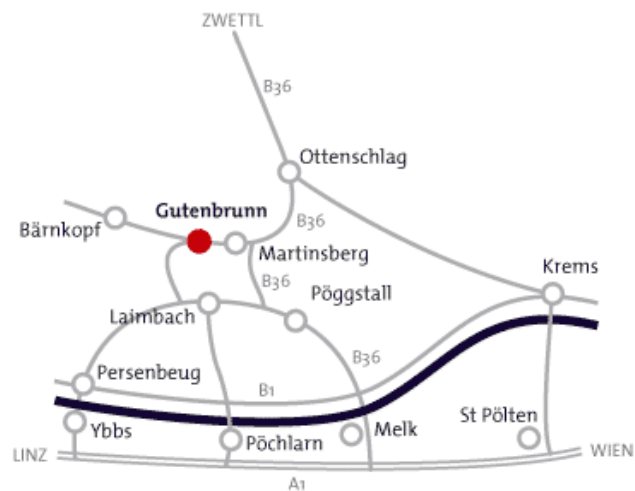

**Austrian National Championship
Long Distance
(Austria Cup Round 4)
World Ranking Event
4 June 2016**

**BULLETIN 1
Gutenbrunn, Austria**

The World Ranking Event will take place in Gutenbrunn, Austria, on Saturday, 4 June 2016.

Non WR Event

Sunday, 5 June 2016

Relay ("Bundesländerstaffel")

WORLD RANKING EVENT DETAILS

EVENT CENTRE

The event centre will be situated at the sports field in 3665 Gutenbrunn, Lower Austria, Austria.

TYPE OF COMPETITION

Long Distance

CLASSES

Men 21- Elite

Women 21- Elite

TRAINING

Training will be arranged by OLZ Union Waldviertel (Paul Grün) at Bad Traunstein (11 km from Gutenbrunn) on Friday.

There is no model event planned.

MAP

IOF, Gutenbrunn 2015/2016, M 1:15 000, 5 m contours (new map)

TRANSPORTATION

Austria's main airport is Vienna International Airport. From there it takes a 2-hour drive to reach Gutenbrunn. From Vienna no official transport will be supplied. International competitors are advised to hire a car from a car rental company at the airport or to get to Melk by train.