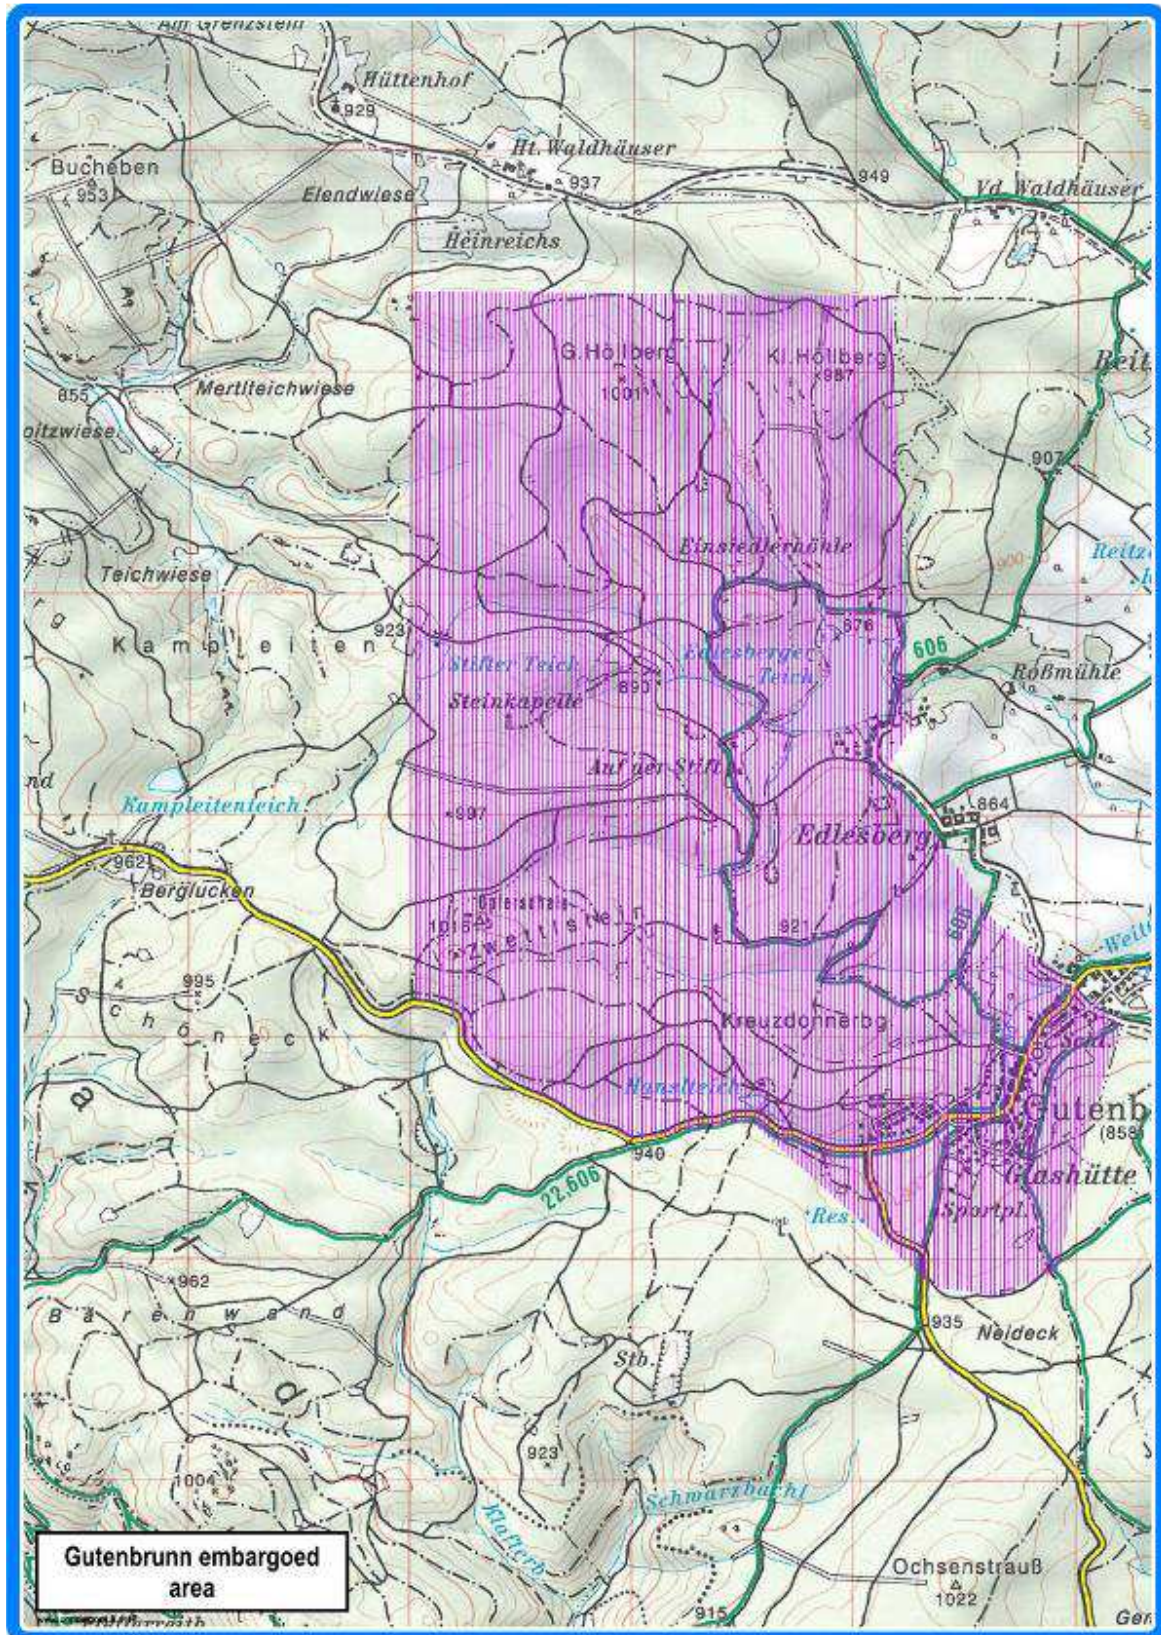

EMBARGOED AREAS